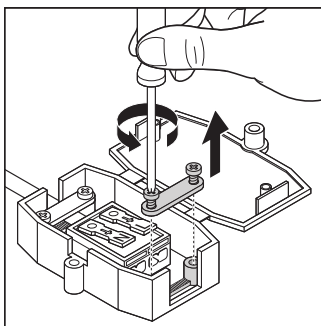

Fotometrische- en lichtontwerpbestanden		Naam document
	ROLF file (RELUX)	DL SLIM DN155 12W-3000K
	UGR file (UGR table)	4058075052284 DL SLIM DN155 12W 3000K WT IP20
	LDC typ cone	4058075052284 DL SLIM DN155 12W 3000K WT IP20
	LDC typ polar	4058075052284 DL SLIM DN155 12W 3000K WT IP20
CAD/BIM-bestanden		Naam document
	BIM_Revit_3D	Downlight Slim Round
	CAD_STEP_3D	DL SLIM DN 155
Aanbestedingsteksten		Naam document
	Tender documenten	DOWNLIGHT SLIM ROUND 155 12 W 3000 K WT-nl

LOGISTIEKE GEGEVENS

Productcode	Verpakkingseenheid (stuks per verpakking)	Afmetingen (lengte x breedte x hoogte)	Brutogewicht	Volume
4058075079038	Vouwdoos 1	45 mm x 195 mm x 175 mm	323.00 g	1.54 dm³
4058075079045	Verzenddoos 6	290 mm x 205 mm x 195 mm	2158.00 g	11.59 dm³

De genoemde productcodes beschrijven de kleinste hoeveelheid die besteld kan worden. Eén verzendeenheid kan bestaan uit één of meer afzonderlijke producten. Bij het plaatsen van een order enkele of veelvoud van de verpakkingseenheid invoeren.

AANVULLENDE CATALOGUSINFORMATIE

Referenties / Links