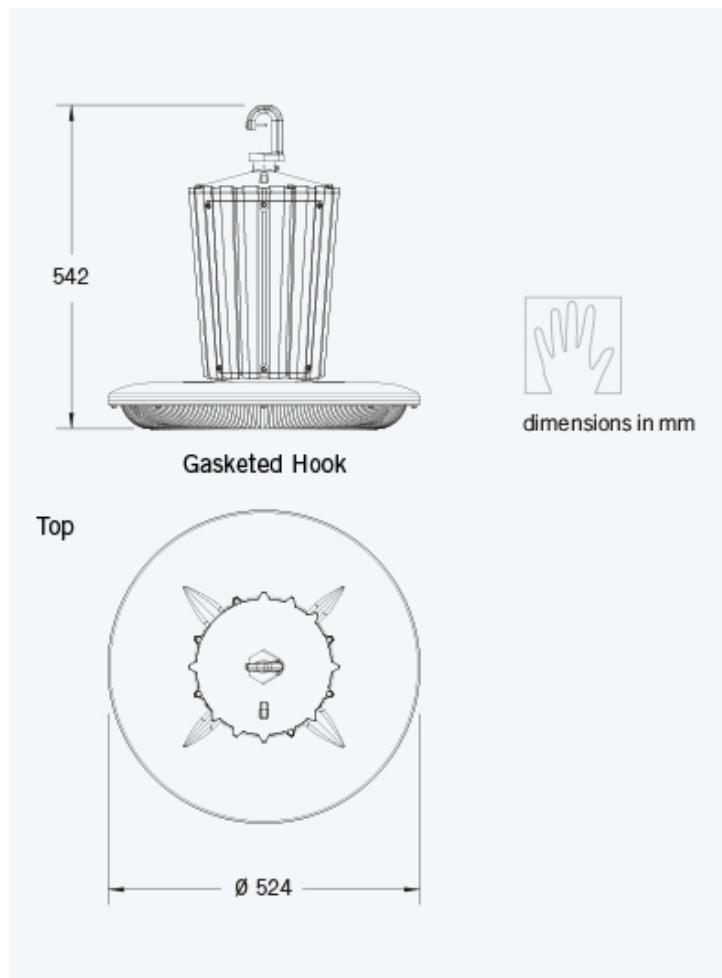

# PRODUCT SPECIFICATION VAN HOLOPHANE WEBSITE

Holophane Vantage LED luminaire with die-cast aluminium body housing and injection moulded high temperature acrylic prismatic lens. Supplied with a 3m flying lead. This specific SKU includes:

# DIMENSIONS